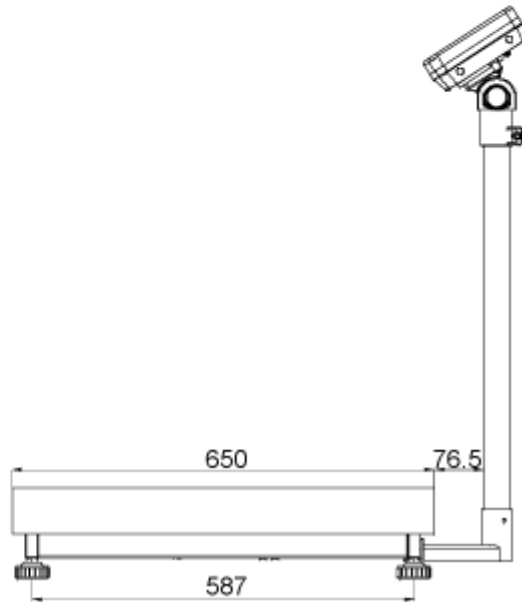

Version 1.0
06/2014
GB

Measures tripods SFB and IFB

For the following platform sizes and display units:

Display unit KFB-TM

Display unit KFN-TM

SFB_IFB-ZB-e-1410

Display unit KFB-TM:

Platform size 300x400 with tripod IFB-A01:

Platform size 400x500 with IFB-A02:

Platform size 500x650 with IFB-A02:

Display unit KFN-TM (SFB-H):

Platform size 240x300:

Platform size 300x400: