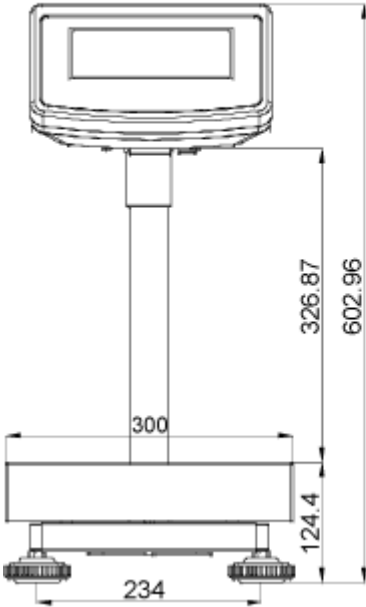

Version 1.0
06/2014
GB

Measures tripods SFB and IFB

For the following platform sizes and display units:

Display unit KFB-TM

Display unit KFN-TM

SFB_IFB-ZB-e-1410

Display unit KFB-TM:

Platform size 300x400 with tripod IFB-A01:

Platform size 400x500 with IFB-A02:

Platform size 500x650 with IFB-A02:

Display unit KFN-TM (SFB-H):

Platform size 240x300:

Platform size 300x400: