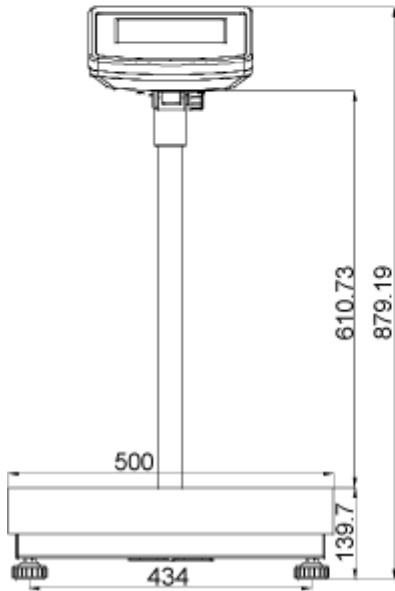

Version 1.0
06/2014
GB

Measures tripods SFB and IFB

For the following platform sizes and display units:

Display unit KFB-TM

Display unit KFN-TM

SFB_IFB-ZB-e-1410

Display unit KFB-TM:

Platform size 300x400 with tripod IFB-A01:

Platform size 400x500 with IFB-A02:

Platform size 500x650 with IFB-A02:

Display unit KFN-TM (SFB-H):

Platform size 240x300:

Platform size 300x400: