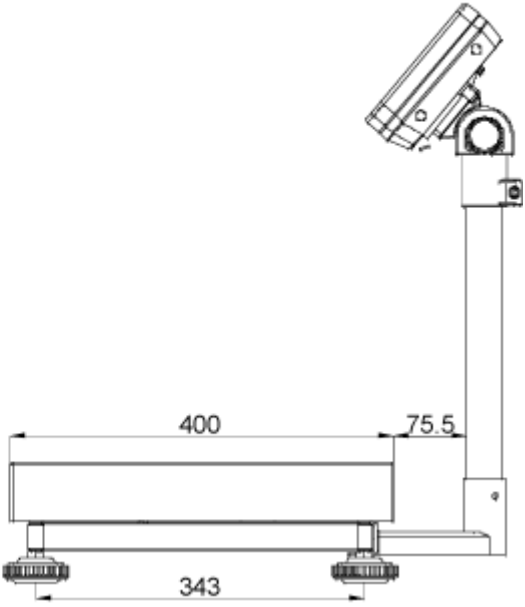

Version 1.0
06/2014
GB

Measures tripods SFB and IFB

For the following platform sizes and display units:

Display unit KFB-TM

Display unit KFN-TM

SFB_IFB-ZB-e-1410

Display unit KFB-TM:

Platform size 300x400 with tripod IFB-A01:

Platform size 400x500 with IFB-A02:

Platform size 500x650 with IFB-A02:

Display unit KFN-TM (SFB-H):

Platform size 240x300:

Platform size 300x400: