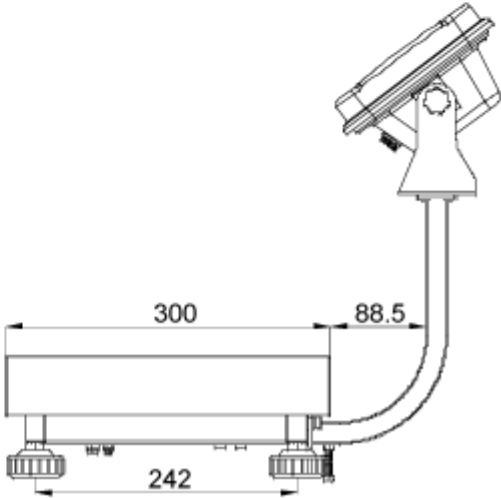

Version 1.0
06/2014
GB

Measures tripods SFB and IFB

For the following platform sizes and display units:

Display unit KFB-TM

Display unit KFN-TM

SFB_IFB-ZB-e-1410

Display unit KFB-TM:

Platform size 300x400 with tripod IFB-A01:

Platform size 400x500 with IFB-A02:

Platform size 500x650 with IFB-A02:

Display unit KFN-TM (SFB-H):

Platform size 240x300:

Platform size 300x400: