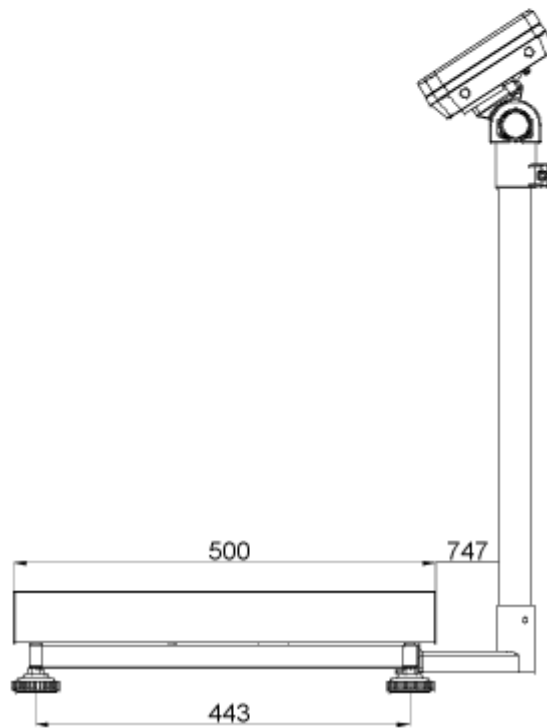

Version 1.0
06/2014
GB

Measures tripods SFB and IFB

For the following platform sizes and display units:

Display unit KFB-TM

Display unit KFN-TM

SFB_IFB-ZB-e-1410

Display unit KFB-TM:

Platform size 300x400 with tripod IFB-A01:

Platform size 400x500 with IFB-A02:

Platform size 500x650 with IFB-A02:

Display unit KFN-TM (SFB-H):

Platform size 240x300:

Platform size 300x400: