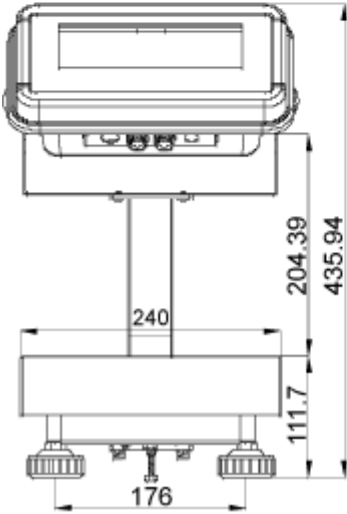

Version 1.0
06/2014
GB

Measures tripods SFB and IFB

For the following platform sizes and display units:

Display unit KFB-TM

Display unit KFN-TM

SFB_IFB-ZB-e-1410

Display unit KFB-TM:

Platform size 300x400 with tripod IFB-A01:

Platform size 400x500 with IFB-A02:

Platform size 500x650 with IFB-A02:

Display unit KFN-TM (SFB-H):

Platform size 240x300:

Platform size 300x400: