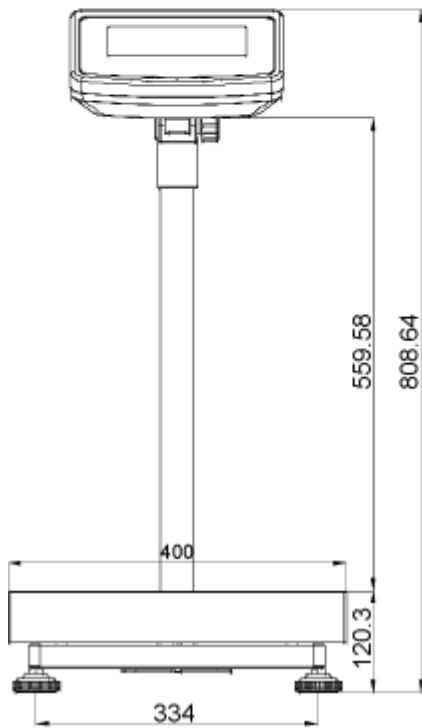

Version 1.0
06/2014
GB

Measures tripods SFB and IFB

For the following platform sizes and display units:

Display unit KFB-TM

Display unit KFN-TM

SFB_IFB-ZB-e-1410

Display unit KFB-TM:

Platform size 300x400 with tripod IFB-A01:

Platform size 400x500 with IFB-A02:

Platform size 500x650 with IFB-A02:

Display unit KFN-TM (SFB-H):

Platform size 240x300:

Platform size 300x400: